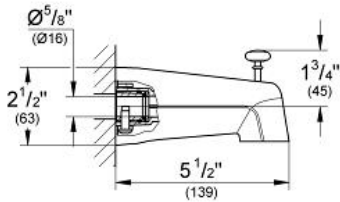

Wall mounted spout with diverter

MODEL # 13611EN0

Pure Freude
an Wasser

GROHE

Product Description:

Wall mounted spout with diverter

Standard Specification:

Applicable Codes & Standards: